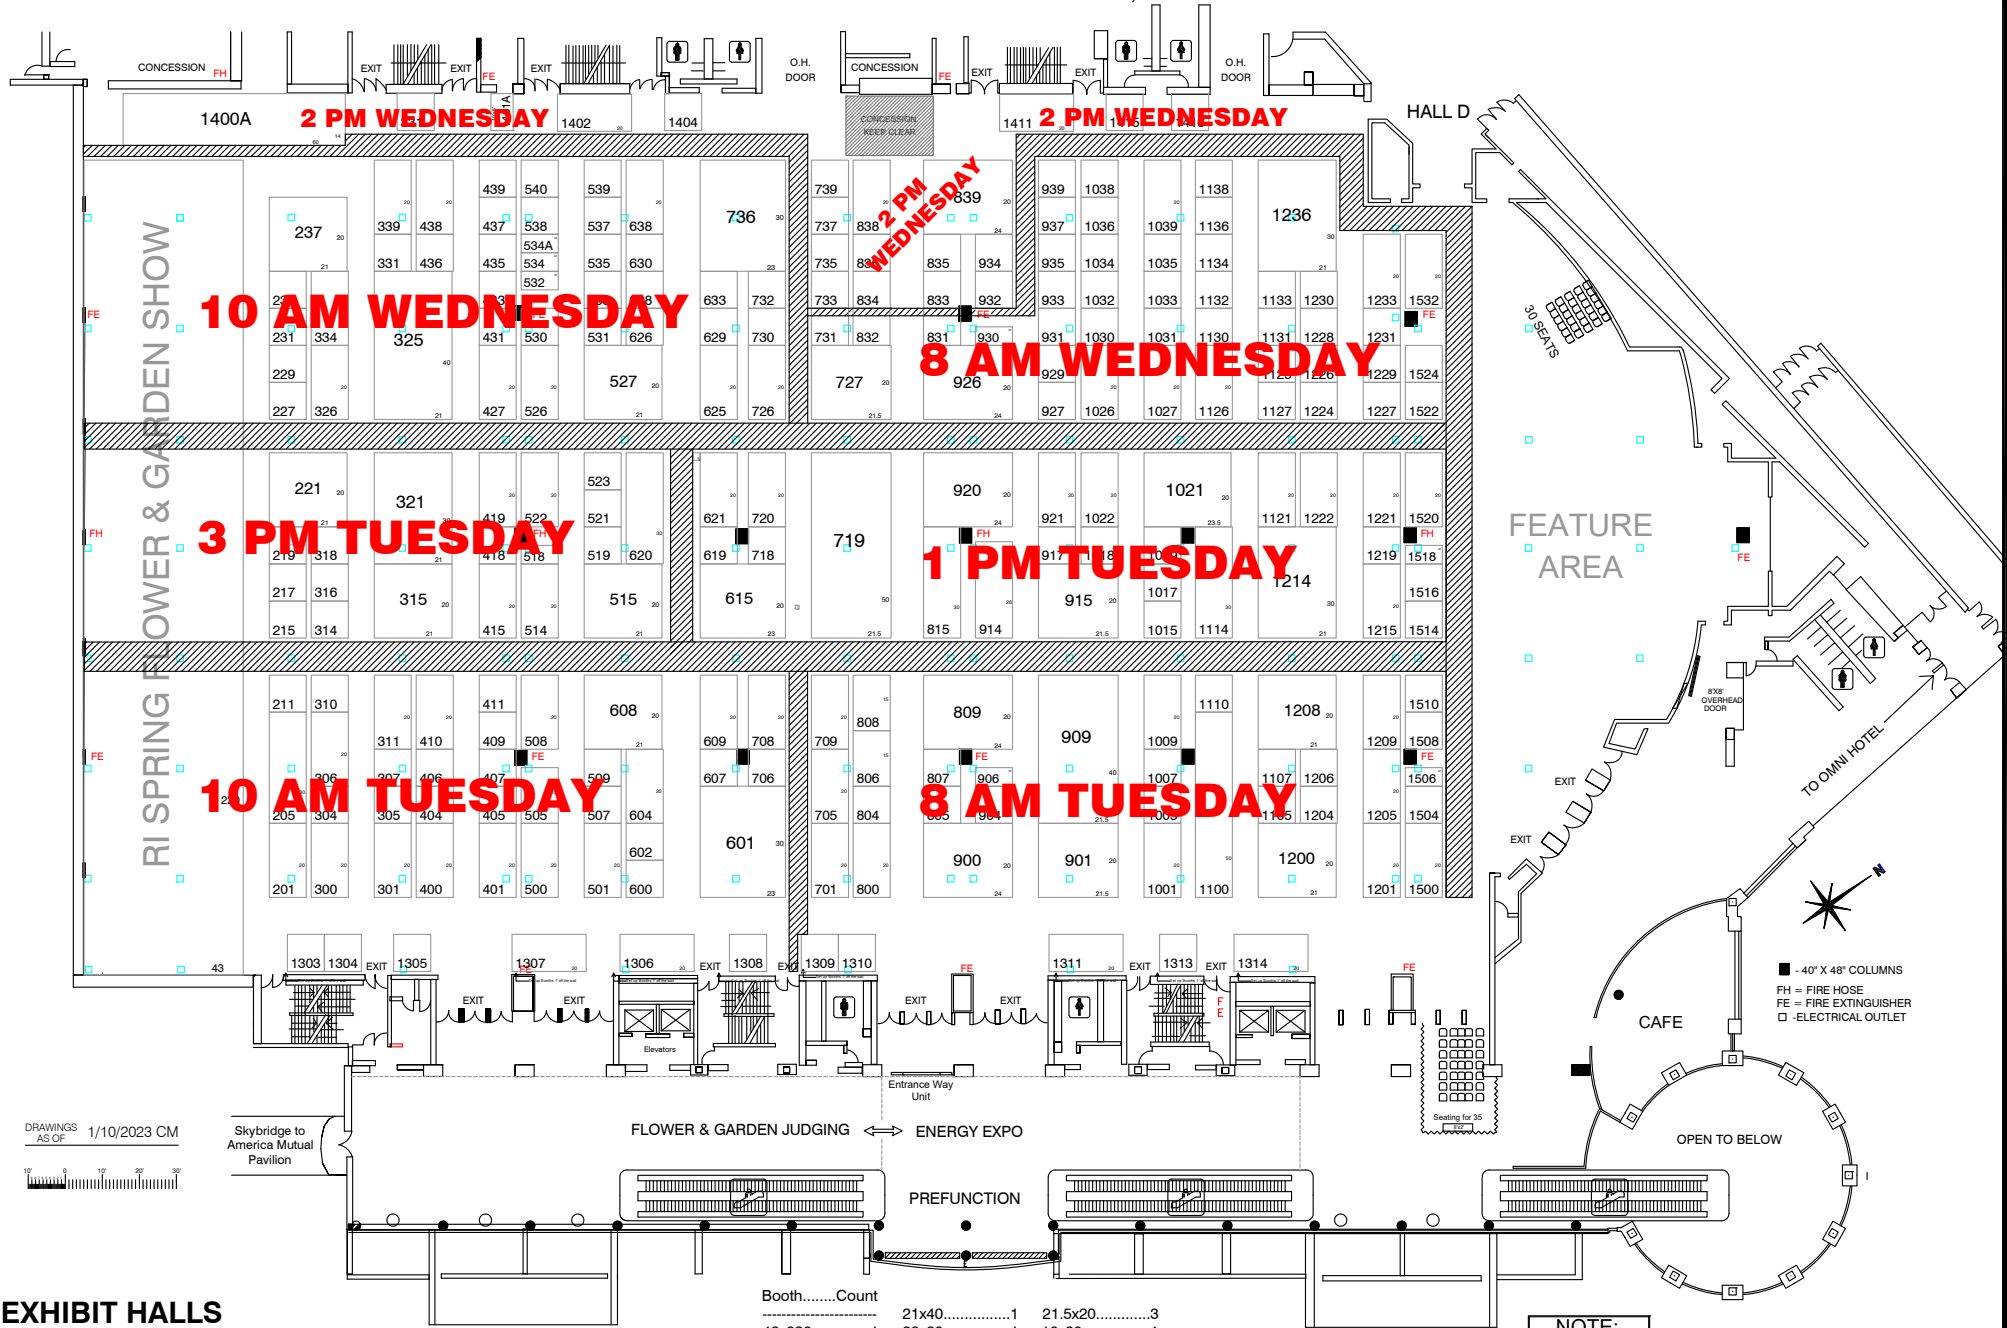

Rhode Island Home Show
 March 30-April 2, 2023
 Rhode Island Convention Center · Providence, Rhode Island

DRAWINGS AS OF 1/10/2023 CM

EXHIBIT HALLS

Ceiling height 30'
 Aisle widths as noted

Booth.....Count	21x40.....1	21.5x20.....3
43x220.....1	23x20.....4	10x30.....4
21.5x40.....1	60x14.....1	24x20.....5
21.5x50.....1	10x6.....1	21x20.....8
23.5x20.....1	23x30.....2	5x10.....8
10x26.....1	10x15.....3	10x20.....59
10x50.....1	21x30.....3	10x10.....134

NOTE:
 1300
 1300 BTHS ON WALL
 ARE 1' OFF THE WALL