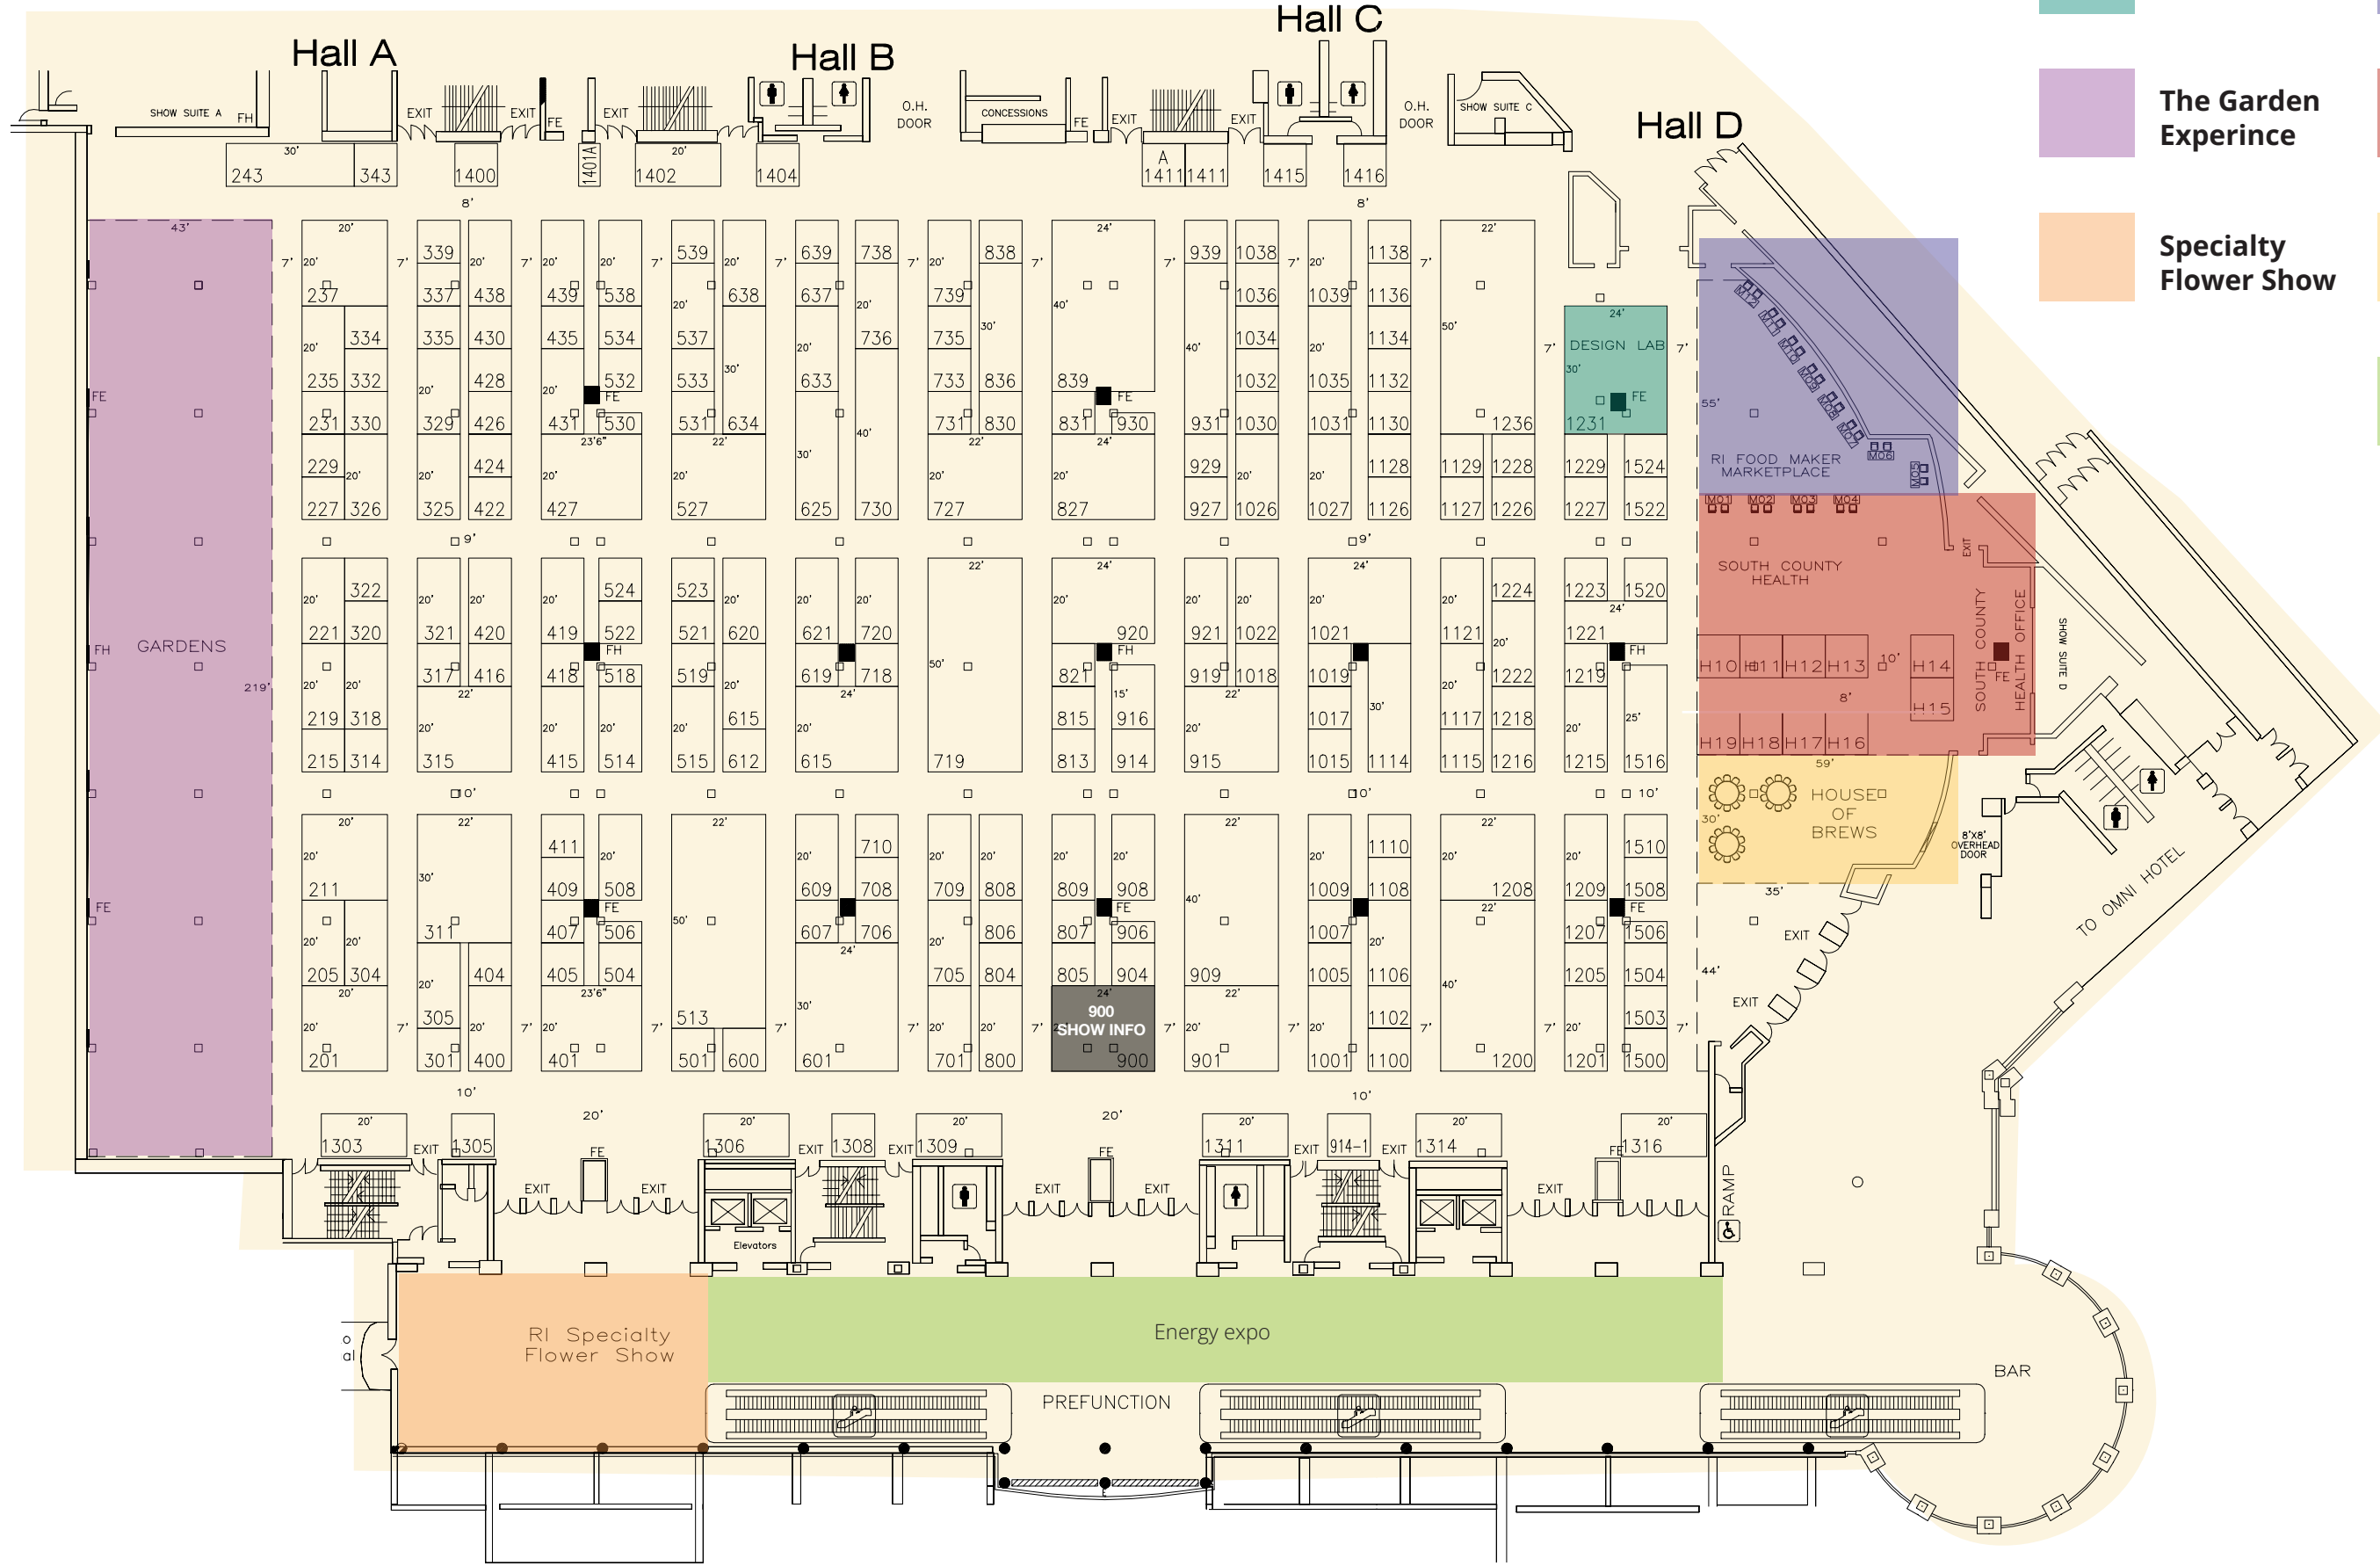

RI HOME SHOW MAP

- Design Lab
- RI Food Makers Marketplace
- The Garden Experience
- Health Expo
- Specialty Flower Show
- House of Brews
- Energy Expo